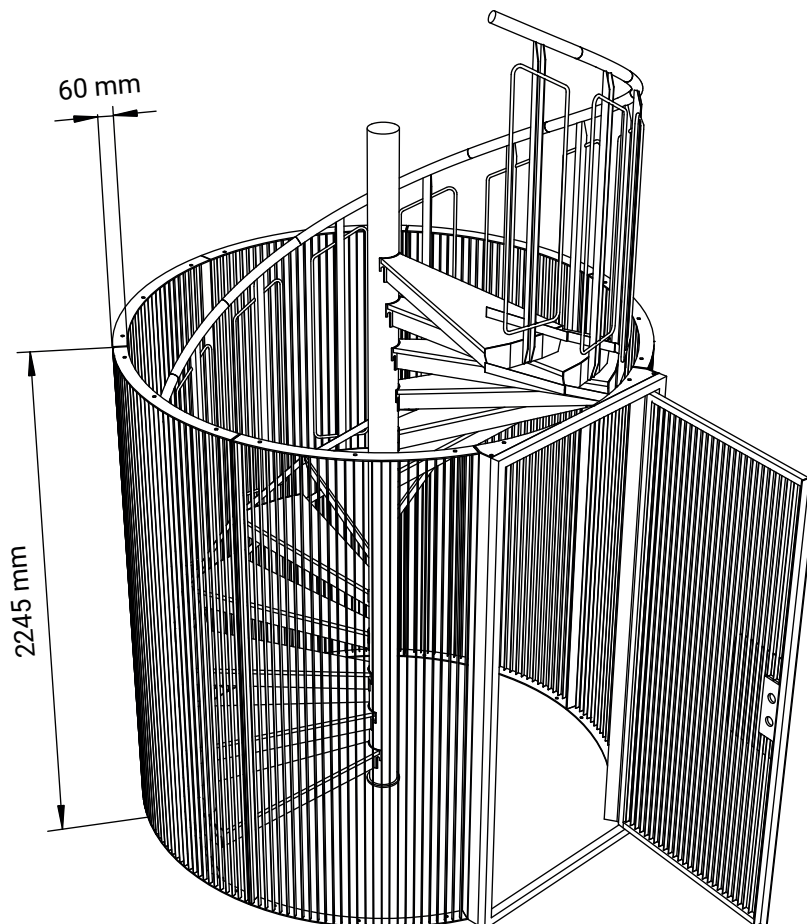

### Fact:

Grating, H3 20 x 2 mm, with 60 mm edge bar all round.  
The grating is delivered in sections, approx. 1000 mm wide.  
The door can be hung to the right or to the left.  
The cage is ready for any vertical addition.

### External radius of the cage:

Radius of the staircase + 110 mm.

### Surface treatment:

Hot dipped galvanised according to SS-EN-ISO 1461.

### Lock:

ASSA 565, latch bolt lock included. (Also ready for hook lock).

Door push on both sides.

Knob on the inside.

Cover on the outside (can be changed to cylinder).

e4-24238-1